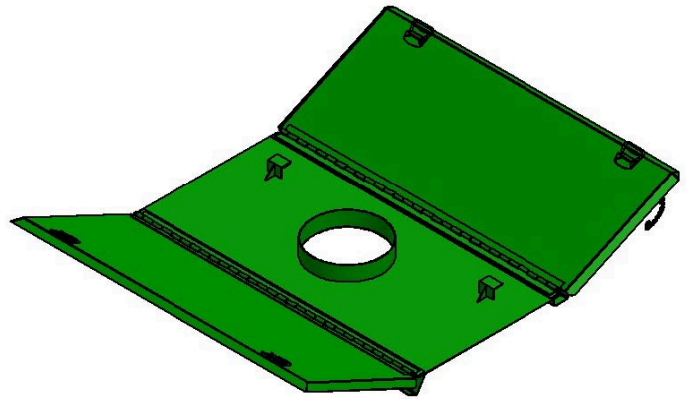

CLINTON TOWNSHIP, MI
586.790.6100
HOLLY SPRINGS, MS
662.252.1421
ROURAMH.COM

COVER INLET OPTION CVR-INLET

TYPE-B COVER WITH INLET

TYPE-D COVER WITH INLET

Description: Available on Type B or D steel hopper/rotator box covers. Available on Type B plastic lid hoppers. Max inlet ring diameter is 20" and ring height of 6".

Note: Provide hopper model number to ensure order accuracy.

“FOR ALL OF YOUR MATERIAL HANDLING NEEDS!”