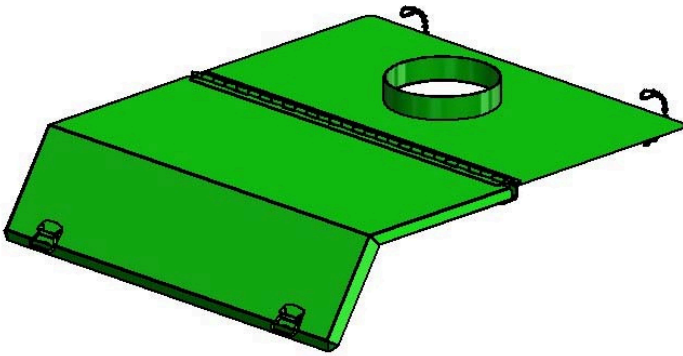

CLINTON TOWNSHIP, MI
586.790.6100
HOLLY SPRINGS, MS
662.252.1421
ROURAMH.COM

COVER INLET OPTION CVR-INLET

TYPE-B COVER WITH INLET

TYPE-D COVER WITH INLET

Description: Available on Type B or D steel hopper/rotator box covers. Available on Type B plastic lid hoppers. Max inlet ring diameter is 20" and ring height of 6".

Note: Provide hopper model number to ensure order accuracy.

“FOR ALL OF YOUR MATERIAL HANDLING NEEDS!”