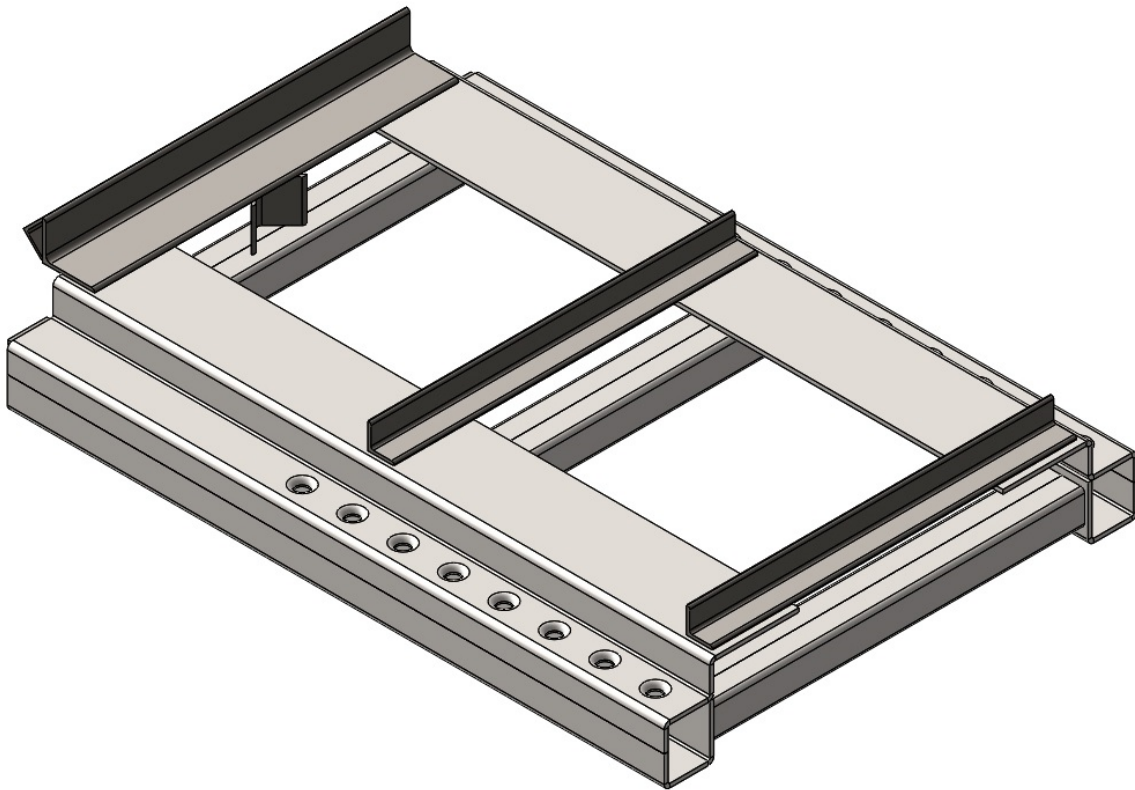

**ROURA**  
MATERIAL HANDLING

Michigan: (800) 968-9070

Mississippi: (800) 654-9147

[rouramh.com](http://rouramh.com)

**BOX TUBE BASE (HEAVY-DUTY)**  
PRT# BS-BT-0 (HOPPER MODEL NUMBER)

**CONSTRUCTION:** Heavy Duty Box Tube base for superior strength and wear resistance.

**NOTE:** ALWAYS CONFIRM THE PROPER HOPPER MODEL WHEN ORDERING THIS BASE.

**\*The Box Tube base option will add an additional 2 ½ " to the height all products.**

**FINISH:** Bright safety green enamel paint (other colors optional).