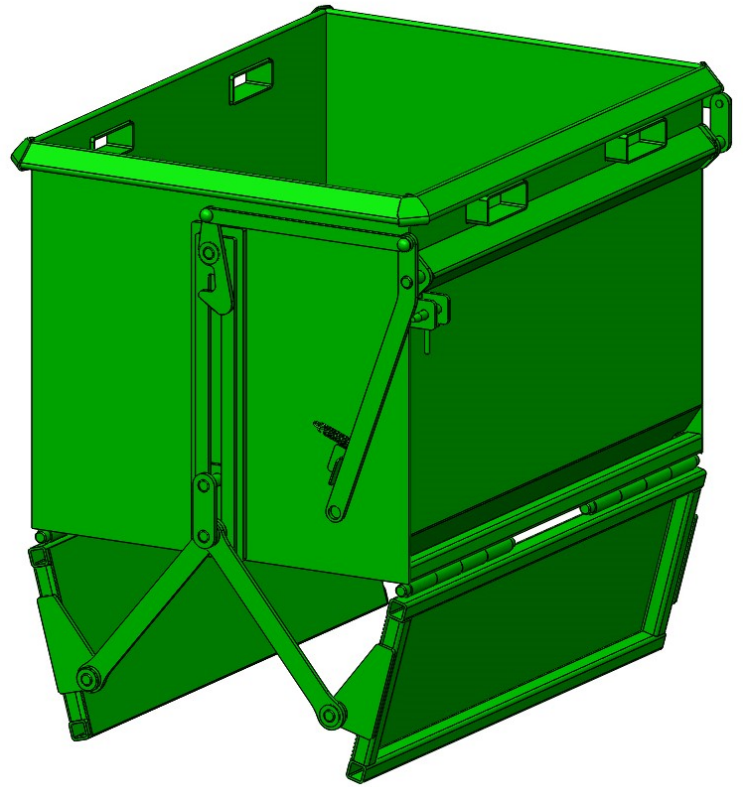

**BOTTOM DROP BOX  
BDB-270**

**1 CUBIC YARD CAPACITY**

**THIS ITEM IS NON-RETURNABLE**

MODEL	VOLUME	LENGTH	WIDTH	HEIGHT	OPEN HEIGHT	WEIGHT	LOAD CAPACITY
BDB-270	1 CU YD	56"	41"	37 1/2"	53"	880 LBS	6000 LBS

**CONSTRUCTION:**

**7 GAUGE THICKNESS. 100% WELDED BODIES.  
RETRACTABLE HANDLE RELEASE SYSTEM INCLUDED.**

**FINISH:**

**ROURA GREEN PAINT STANDARD COLOR (OPTIONAL COLORS AVAILABLE)**