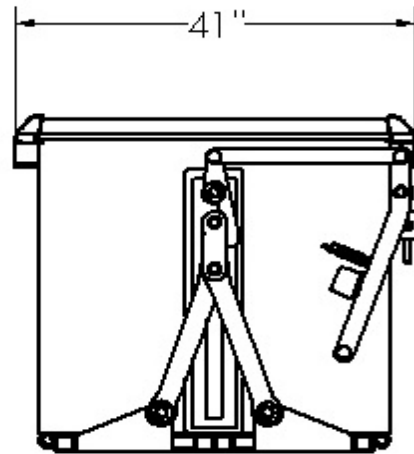

**BOTTOM DROP BOX  
BDB-270**

**1 CUBIC YARD CAPACITY**

**THIS ITEM IS NON-RETURNABLE**

MODEL	VOLUME	LENGTH	WIDTH	HEIGHT	OPEN HEIGHT	WEIGHT	LOAD CAPACITY
BDB-270	1 CU YD	56"	41"	37 1/2"	53"	880 LBS	6000 LBS

**CONSTRUCTION:**

**7 GAUGE THICKNESS. 100% WELDED BODIES.  
RETRACTABLE HANDLE RELEASE SYSTEM INCLUDED.**

**FINISH:**

**ROURA GREEN PAINT STANDARD COLOR (OPTIONAL COLORS AVAILABLE)**