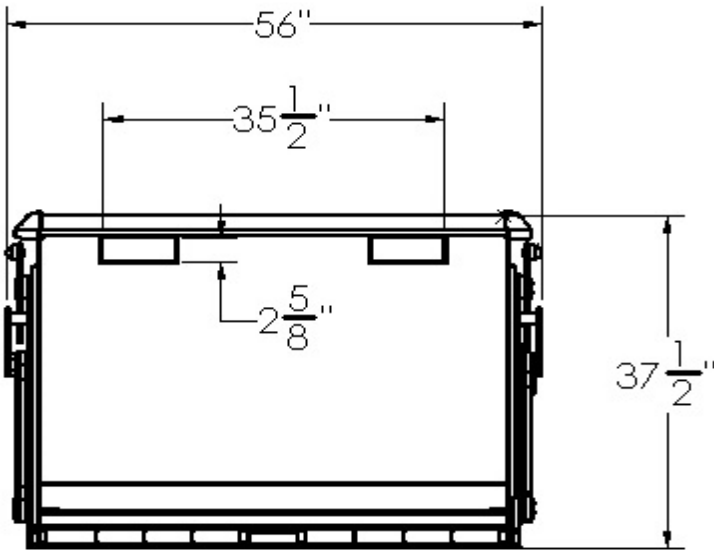

**BOTTOM DROP BOX  
BDB-270**

**1 CUBIC YARD CAPACITY**

**THIS ITEM IS NON-RETURNABLE**

MODEL	VOLUME	LENGTH	WIDTH	HEIGHT	OPEN HEIGHT	WEIGHT	LOAD CAPACITY
BDB-270	1 CU YD	56"	41"	37 1/2"	53"	880 LBS	6000 LBS

**CONSTRUCTION:**

**7 GAUGE THICKNESS. 100% WELDED BODIES.  
RETRACTABLE HANDLE RELEASE SYSTEM INCLUDED.**

**FINISH:**

**ROURA GREEN PAINT STANDARD COLOR (OPTIONAL COLORS AVAILABLE)**