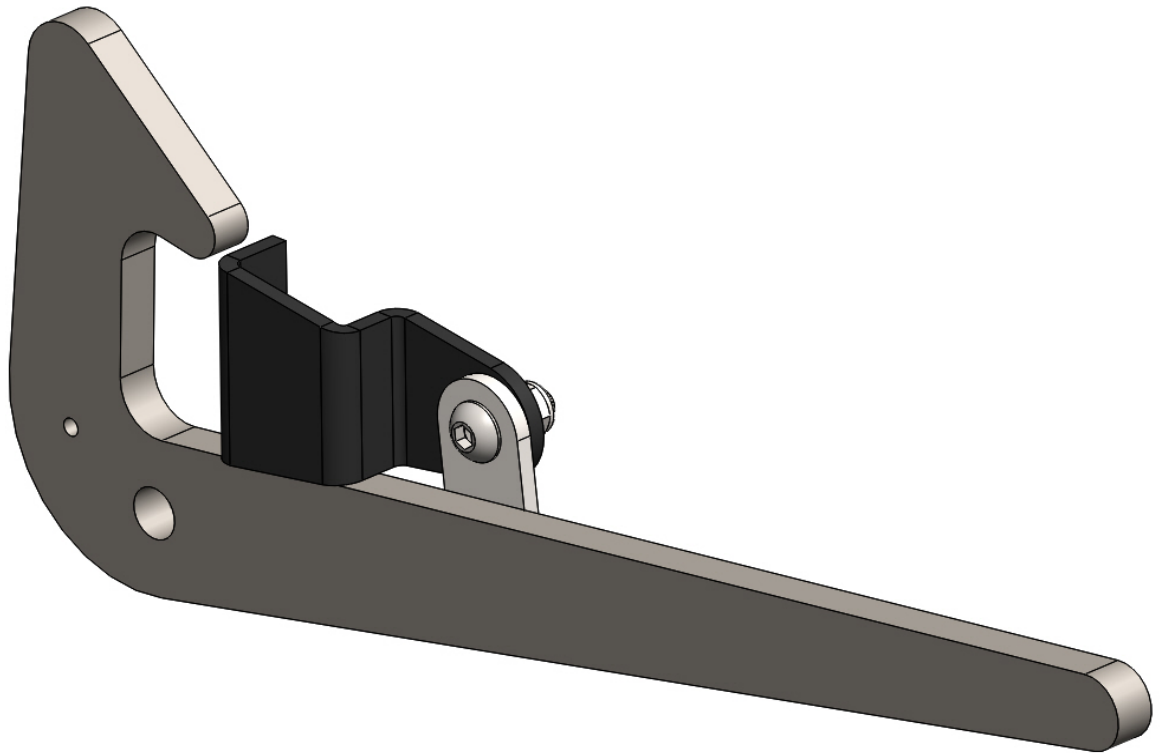

ROURA
MATERIAL HANDLING

Michigan: (800) 968-9070

Mississippi: (800) 654-9147

rouramh.com

STEEL TRIP LEVER HANDLE

PART NUMBER: HAN-STH

CONSTRUCTION: Steel trip lever handle. In stock for immediate shipping

NOTE: Provide hopper model number for part to ensure order accuracy.