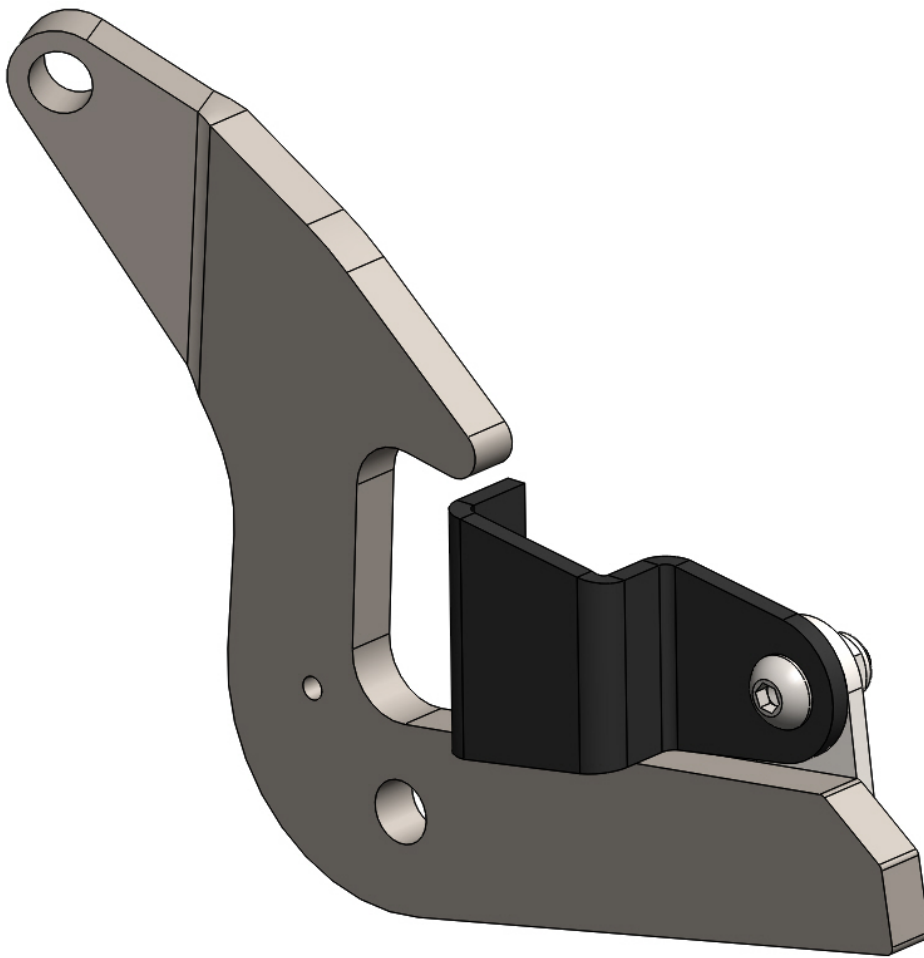

## PULL DOWN TRIP LEVER HANDLE

PART NUMBER: HAN-PDH

**CONSTRUCTION:** Pull Down trip lever handle. In stock for immediate shipping

**NOTE:** Provide hopper model number for part to ensure order accuracy.