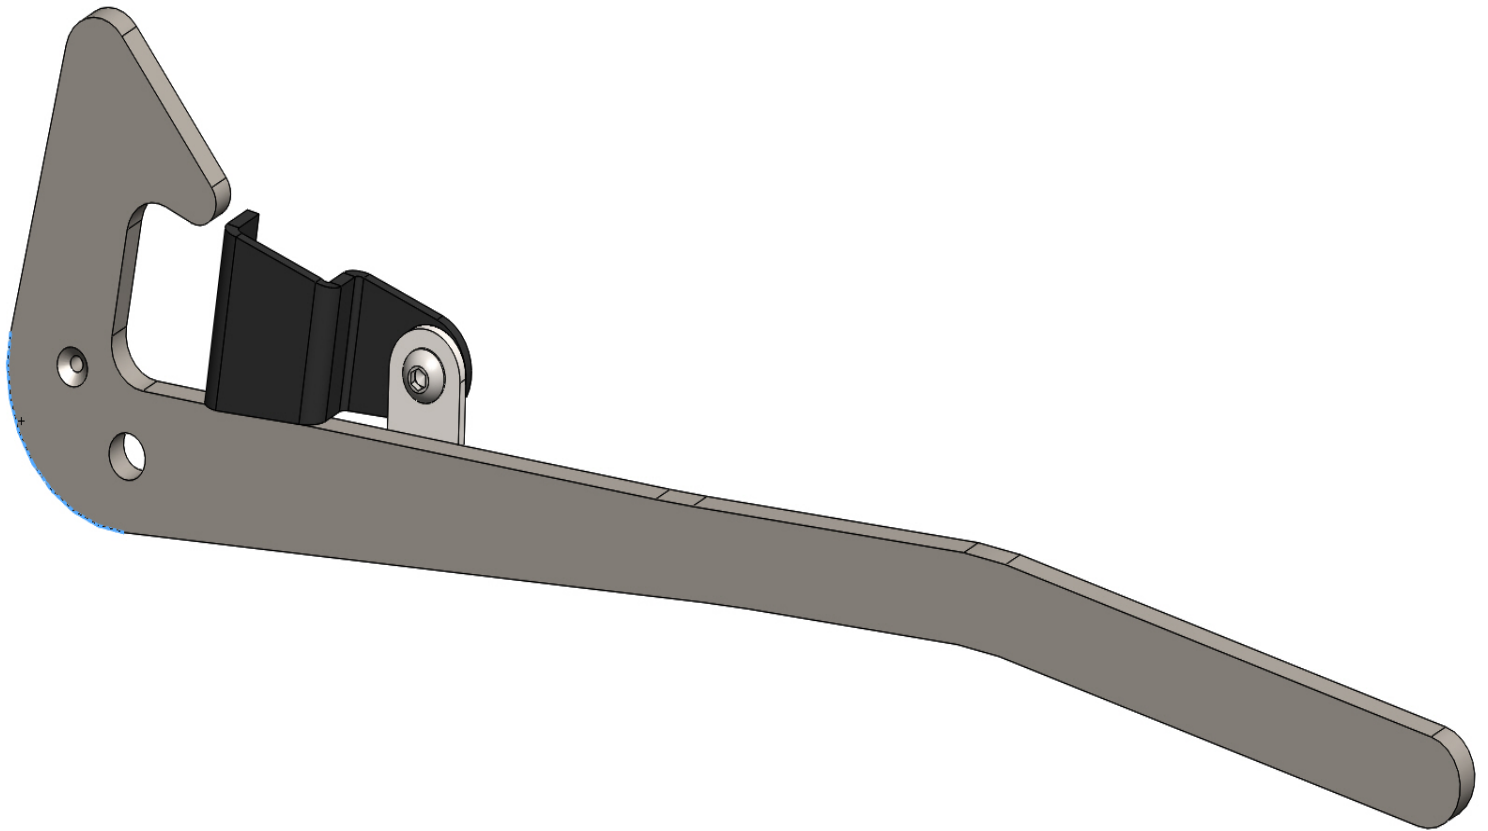

ROURA
MATERIAL HANDLING

Michigan: (800) 968-9070

Mississippi: (800) 654-9147

rouramh.com

BEHEMOTH TRIP LEVER HANDLE

PART NUMBER: HAN-BEH

CONSTRUCTION: Behemoth trip lever handle. In stock for immediate shipping

NOTE: Provide hopper model number for part to ensure order accuracy.

“FOR ALL YOUR MATERIAL HANDLING NEEDS!”