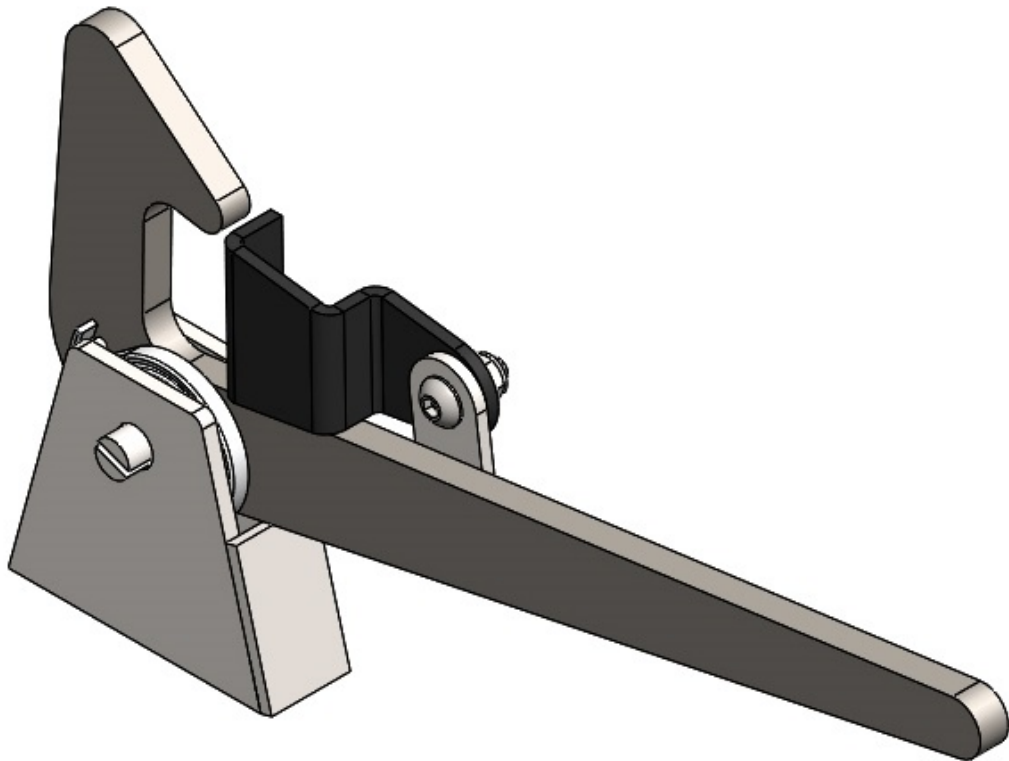

ROURA
MATERIAL HANDLING

Michigan: (800) 968-9070

Mississippi: (800) 654-9147

rouramh.com

STEEL TRIP LEVER HANDLE ASSEMBLY

PART NUMBER: HAN-STH-ASM

CONSTRUCTION: Steel trip lever handle assembly. In stock for immediate shipping

NOTE: Provide hopper model number for part to ensure order accuracy.

“FOR ALL YOUR MATERIAL HANDLING NEEDS!”