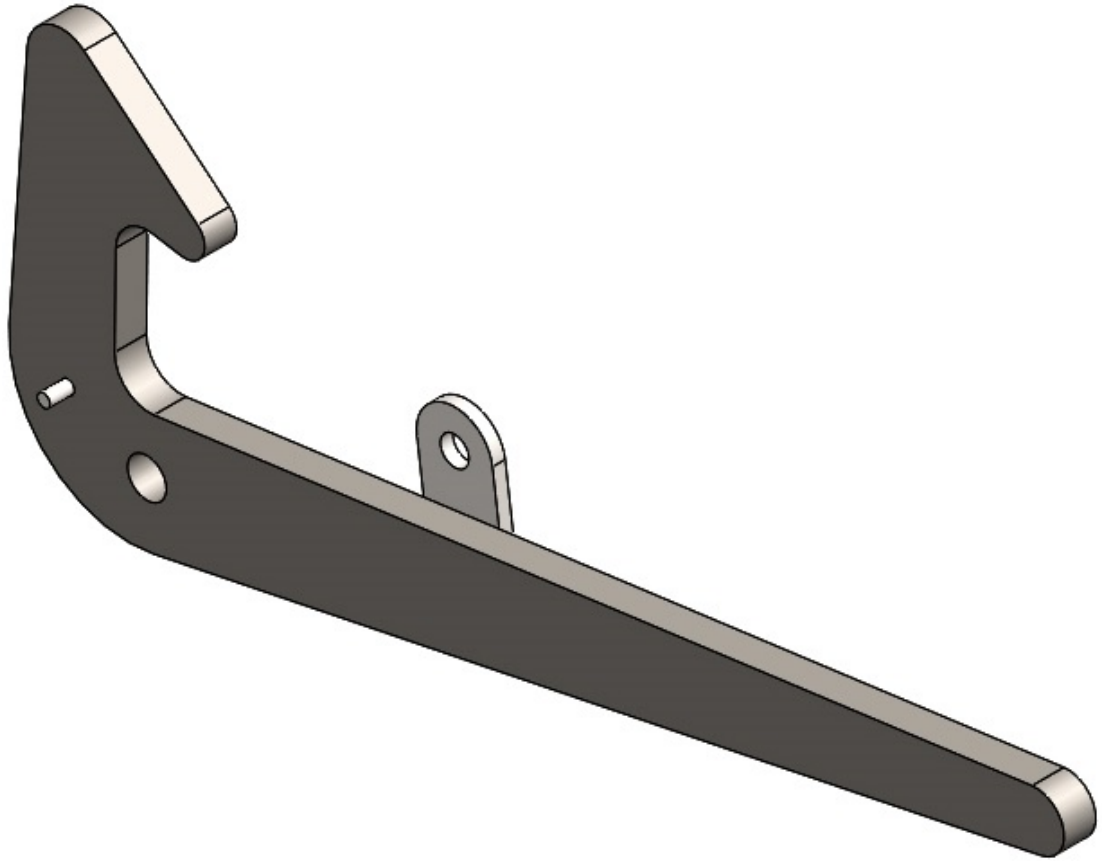

ROURA
MATERIAL HANDLING

Michigan: (800) 968-9070

Mississippi: (800) 654-9147

rouramh.com

STEEL TRIP LEVER HANDLE

PART NUMBER: HAN-STH

CONSTRUCTION: Steel trip lever handle. In stock for immediate shipping

NOTE: Provide hopper model number for part to ensure order accuracy.