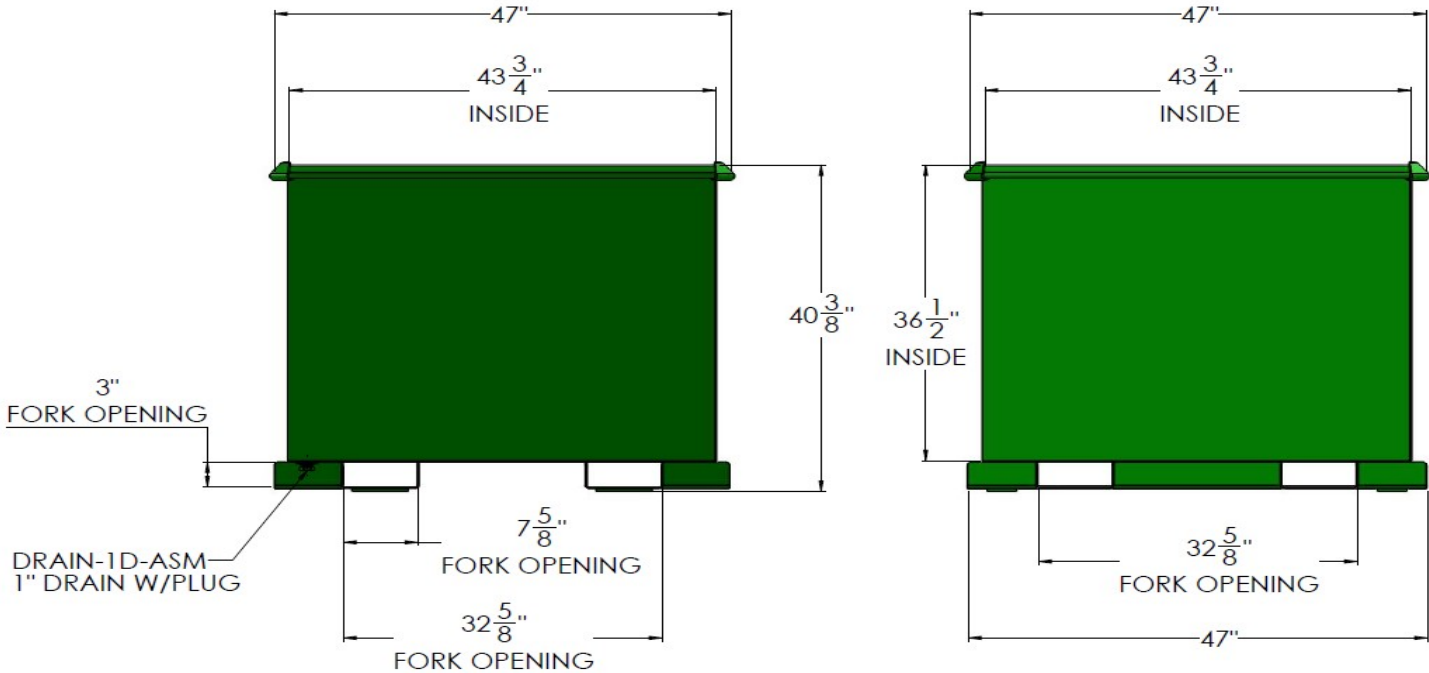

## RTB-RUG-405 (RUGGED ROTATOR BOX) 4000 LBS

MODEL #	L	W	H	WEIGHT
RTB-RUG-405	47"	47"	40 3/8"	531 LBS

1 1/2 YARD VOLUME CAPACITY

The Rugged Rotator Box is designed for the collection and storage of bulk and scrap material. This box can be dumped using a forklift equipped with a rotational fork attachment. The standard model is made of all welded carbon steel with drain plug and 4-way fork entry.

- 7 GAUGE STEEL BOTTOM WITH DRAIN AND PLUG, 7 GAUGE STEEL FORMED SIDES. BOX TUBE FORK OPENINGS FOR SUPERIOR STRENGTH WITH SKID PLATES.
- 4000 LBS. MAX LOAD CAPACITY.
- BRIGHT SAFETY GREEN ENAMEL PAINT (OPTIONAL COLORS AVAILABLE).
- STACKABLE (3 EMPTY BOXES HIGH RECOMMENDED).
- OPTIONS: STEEL HINGED COVER, STEEL REMOVABLE COVER, CASTERS, CRANE EYES, TARPS.
- CUSTOM SIZES ARE AVAILABLE UPON REQUEST.