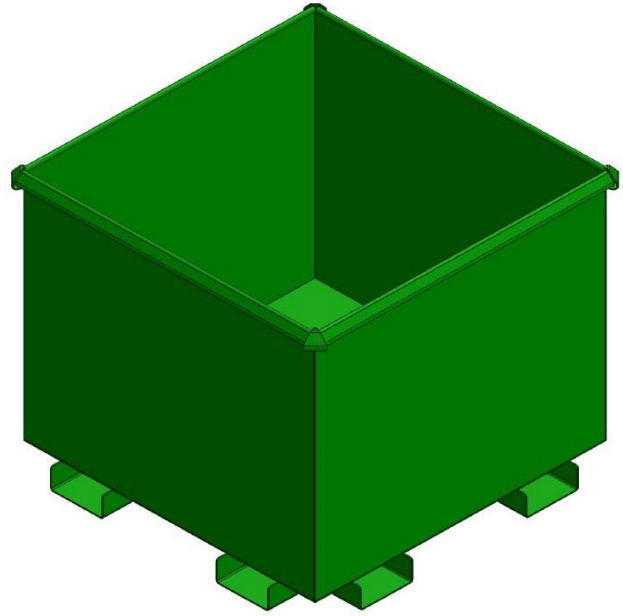

## RTB-RUG-405 (RUGGED ROTATOR BOX) 4000 LBS

MODEL #	L	W	H	WEIGHT
RTB-RUG-405	47"	47"	40 3/8"	531 LBS

1 1/2 YARD VOLUME CAPACITY

The Rugged Rotator Box is designed for the collection and storage of bulk and scrap material. This box can be dumped using a forklift equipped with a rotational fork attachment. The standard model is made of all welded carbon steel with drain plug and 4-way fork entry.

- 7 GAUGE STEEL BOTTOM WITH DRAIN AND PLUG, 7 GAUGE STEEL FORMED SIDES. BOX TUBE FORK OPENINGS FOR SUPERIOR STRENGTH WITH SKID PLATES.
- 4000 LBS. MAX LOAD CAPACITY.
- BRIGHT SAFETY GREEN ENAMEL PAINT (OPTIONAL COLORS AVAILABLE).
- STACKABLE (3 EMPTY BOXES HIGH RECOMMENDED).
- OPTIONS: STEEL HINGED COVER, STEEL REMOVABLE COVER, CASTERS, CRANE EYES, TARPS.
- CUSTOM SIZES ARE AVAILABLE UPON REQUEST.