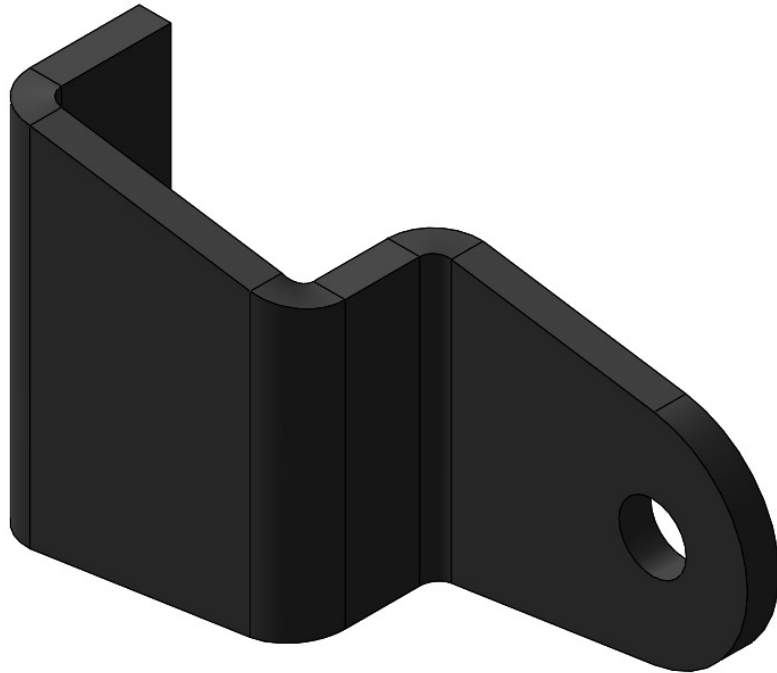

ROURA
MATERIAL HANDLING

Michigan: (800) 968-9070

Mississippi: (800) 654-9147

rouramh.com

FLIP OVER HANDLE LATCH

PART NUMBER: HAN-CAST-FOHL

CONSTRUCTION: The flip over handle latch provides a secure locking method that prevents the hopper from dumping during operation. In stock for immediate shipping.

NOTE: Provide hopper model number for part to ensure order accuracy.