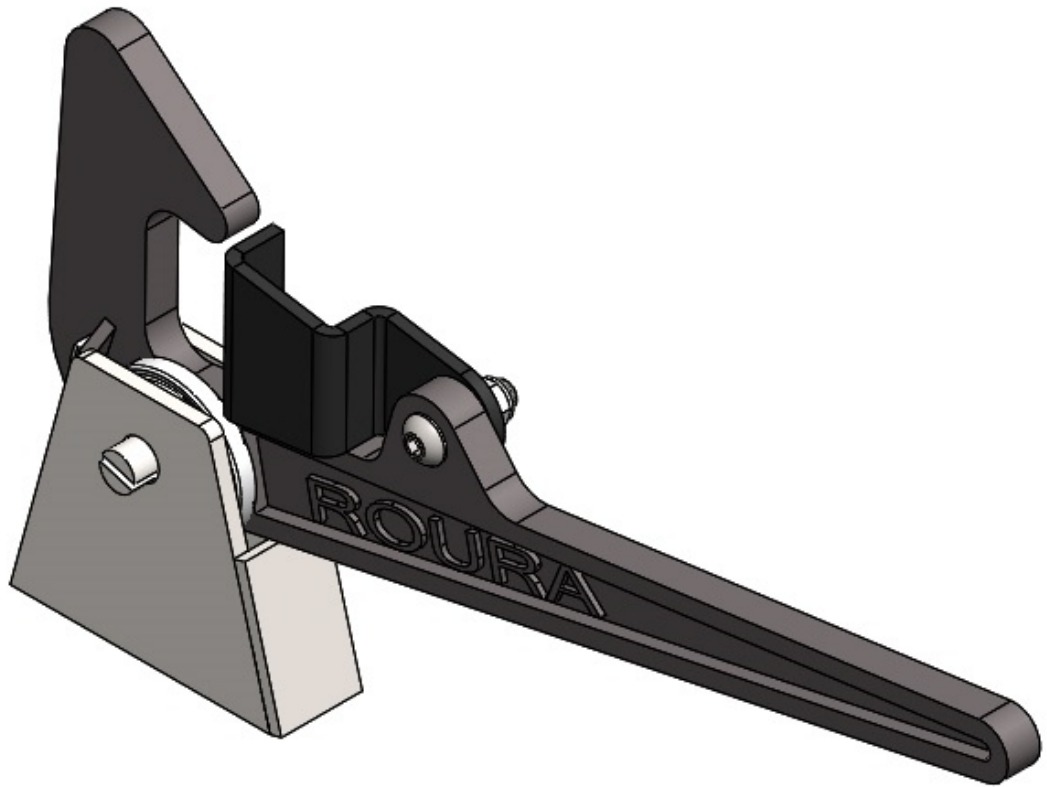

ROURA
MATERIAL HANDLING

Michigan: (800) 968-9070

Mississippi: (800) 654-9147

rouramh.com

DUCTILE IRON TRIP LEVER HANDLE ASSEMBLY

PART NUMBER: HAN-DIH-ASM

CONSTRUCTION: Ductile iron trip lever handle assembly. In stock for immediate shipping

NOTE: Provide hopper model number for part to ensure order accuracy.

"FOR ALL YOUR MATERIAL HANDLING NEEDS!"