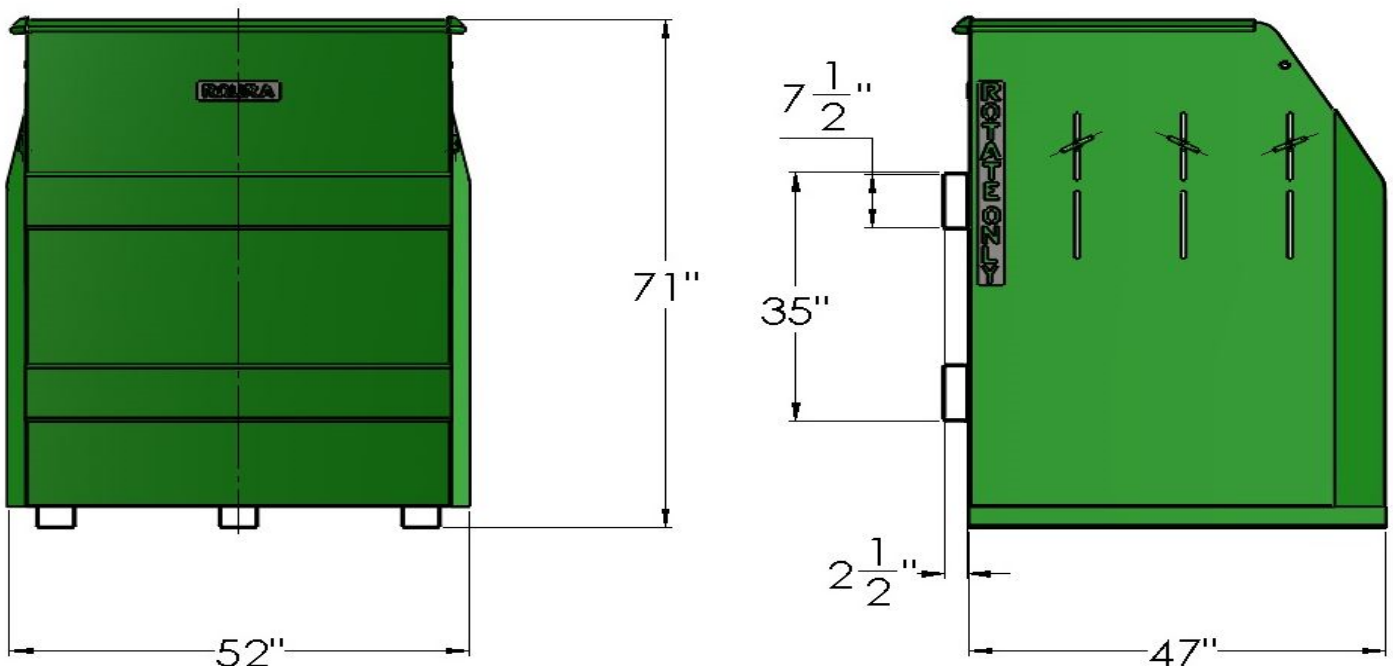

# GAYLORD ROTATOR RGR4871

CORRUGATED GAYLORD BOX & PALLET NOT INCLUDED

**THIS ITEM IS NON-RETURNABLE**

MODEL	LENGTH	WIDTH	INSIDE WIDTH	HEIGHT	WEIGHT	LOAD CAPACITY
RGR4871-7G	51"	50 1/2"	47"	71 1/2"	890	6000 LBS
RGR4871-10G	51"	50 1/2"	47"	71 1/2"	705	4000 LBS

**FINISH:** ROURA GREEN PAINT STANDARD COLOR.

**OPTIONS:** - Cross member round reinforced pipe. Wider adjustable side rails. Other color options.  
[www.rouramh.com](http://www.rouramh.com)