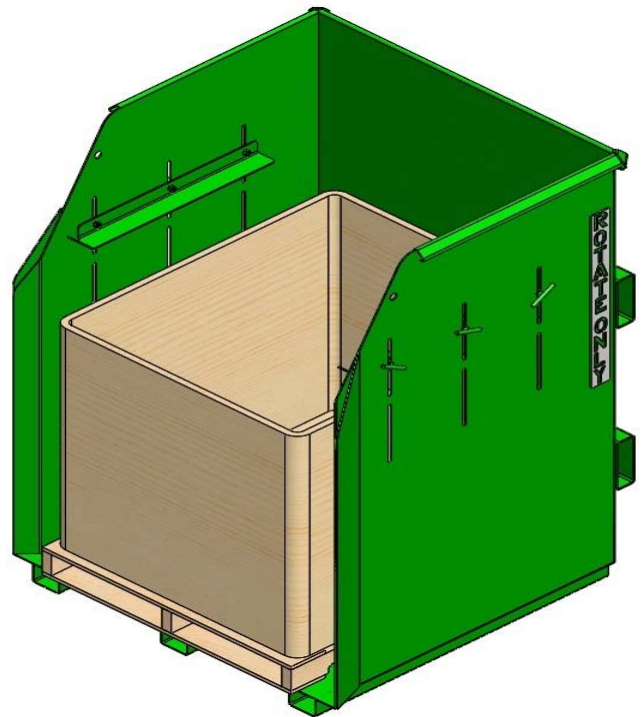

# GAYLORD ROTATOR RGR4871

CORRUGATED GAYLORD BOX & PALLET NOT INCLUDED

**THIS ITEM IS NON-RETURNABLE**

MODEL	LENGTH	WIDTH	INSIDE WIDTH	HEIGHT	WEIGHT	LOAD CAPACITY
RGR4871-7G	51"	50 1/2"	47"	71 1/2"	890	6000 LBS
RGR4871-10G	51"	50 1/2"	47"	71 1/2"	705	4000 LBS

**FINISH:** ROURA GREEN PAINT STANDARD COLOR.

**OPTIONS:** - Cross member round reinforced pipe. Wider adjustable side rails. Other color options.  
[www.rouramh.com](http://www.rouramh.com)