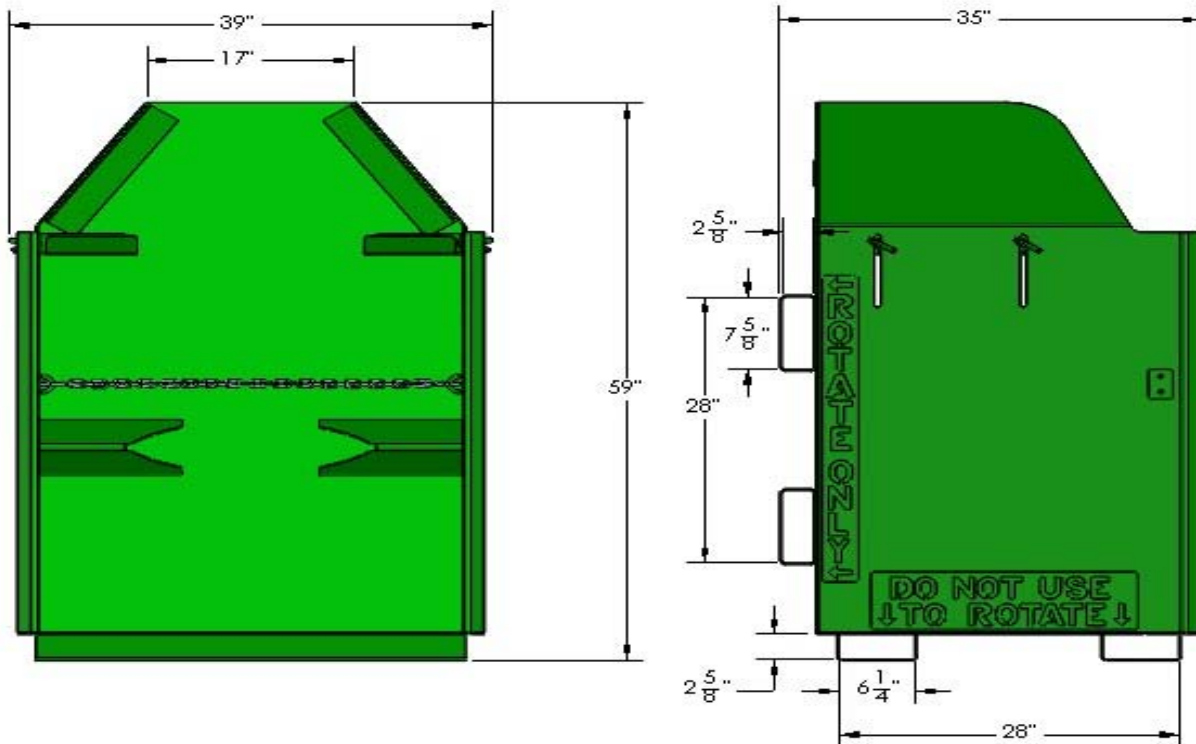

# DRUM ROTATOR RDR-1D

DRUM NOT INCLUDED

**THIS ITEM IS NON-RETURNABLE**

MODEL	WIDTH	DEPTH	HEIGHT	WEIGHT	LOAD CAPACITY
RDR-1D	39"	35"	59"	510 LBS	6000 LBS

**CONSTRUCTION:**  
**FINISH:**

**7 GAUGE THICKNESS. 100% WELDED BODIES.**  
**ROURA GREEN PAINT STANDARD COLOR (OPTIONAL COLORS AVAILABLE)**