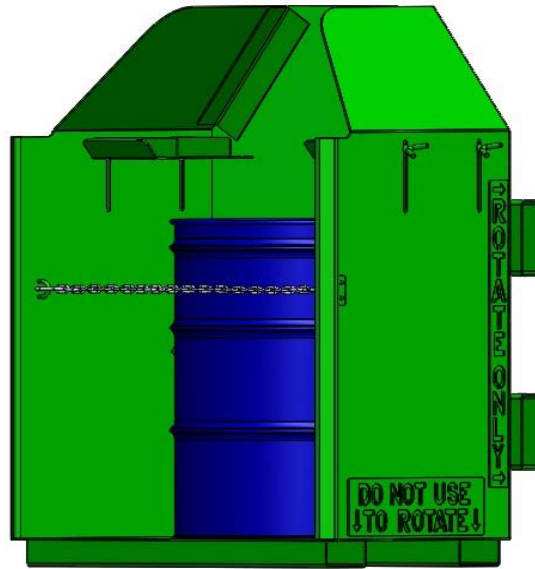

# DRUM ROTATOR RDR-1D

DRUM NOT INCLUDED

**THIS ITEM IS NON-RETURNABLE**

MODEL	WIDTH	DEPTH	HEIGHT	WEIGHT	LOAD CAPACITY
RDR-1D	39"	35"	59"	510 LBS	6000 LBS

**CONSTRUCTION:**  
**FINISH:**

**7 GAUGE THICKNESS. 100% WELDED BODIES.**  
**ROURA GREEN PAINT STANDARD COLOR (OPTIONAL COLORS AVAILABLE)**