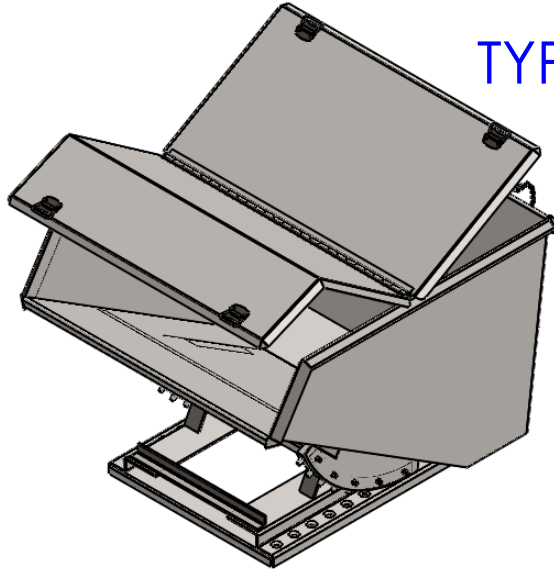

## **STEEL COVERS FOR HOPPERS**

**TYPE-A CENTER HINGED COVER  
RECOMMENDED FOR  
MODELS 105-675**

OPENING SECTIONS  
MADE OF 14 GAUGE  
HOT ROLLED STEEL

**TYPE-B FIXED BACK COVER  
RECOMMENDED FOR  
MODELS 105-675**

OPENING SECTION  
MADE OF 14 GAUGE  
HOT ROLLED STEEL

FIXED SECTION  
MADE OF 12 GAUGE  
HOT ROLLED STEEL

**TYPE-D FIXED CENTER COVER  
RECOMMENDED FOR  
MODELS 680-1500**

OPENING SECTIONS  
MADE OF 14 GAUGE  
HOT ROLLED STEEL

FIXED SECTION  
MADE OF 12 GAUGE  
HOT ROLLED STEEL

**THESE ITEMS ARE NON-RETURNABLE**