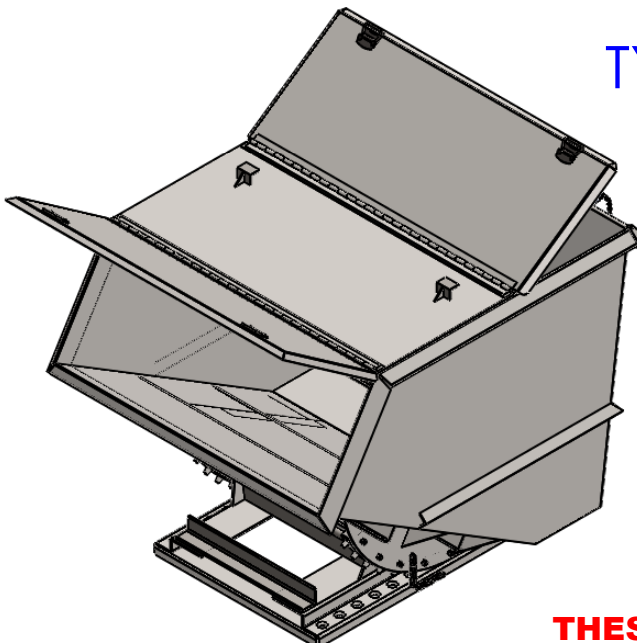

## **STEEL COVERS FOR HOPPERS**

**TYPE-A CENTER HINGED COVER  
RECOMMENDED FOR  
MODELS 105-675**

OPENING SECTIONS  
MADE OF 14 GAUGE  
HOT ROLLED STEEL

**TYPE-B FIXED BACK COVER  
RECOMMENDED FOR  
MODELS 105-675**

OPENING SECTION  
MADE OF 14 GAUGE  
HOT ROLLED STEEL

FIXED SECTION  
MADE OF 12 GAUGE  
HOT ROLLED STEEL

**TYPE-D FIXED CENTER COVER  
RECOMMENDED FOR  
MODELS 680-1500**

OPENING SECTIONS  
MADE OF 14 GAUGE  
HOT ROLLED STEEL

FIXED SECTION  
MADE OF 12 GAUGE  
HOT ROLLED STEEL

**THESE ITEMS ARE NON-RETURNABLE**