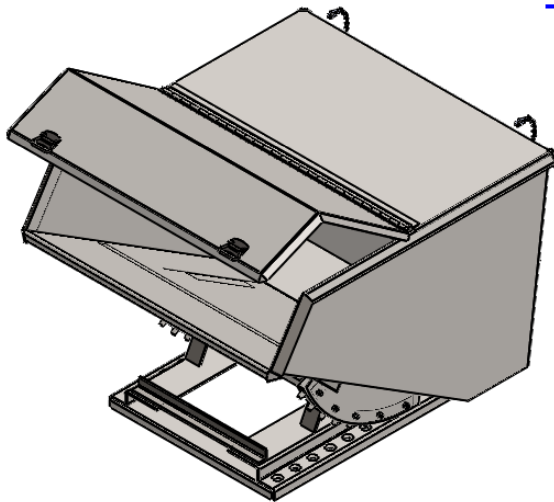

## **STEEL COVERS FOR HOPPERS**

**TYPE-A CENTER HINGED COVER  
RECOMMENDED FOR  
MODELS 105-675**

OPENING SECTIONS  
MADE OF 14 GAUGE  
HOT ROLLED STEEL

**TYPE-B FIXED BACK COVER  
RECOMMENDED FOR  
MODELS 105-675**

OPENING SECTION  
MADE OF 14 GAUGE  
HOT ROLLED STEEL

FIXED SECTION  
MADE OF 12 GAUGE  
HOT ROLLED STEEL

**TYPE-D FIXED CENTER COVER  
RECOMMENDED FOR  
MODELS 680-1500**

OPENING SECTIONS  
MADE OF 14 GAUGE  
HOT ROLLED STEEL

FIXED SECTION  
MADE OF 12 GAUGE  
HOT ROLLED STEEL

**THESE ITEMS ARE NON-RETURNABLE**