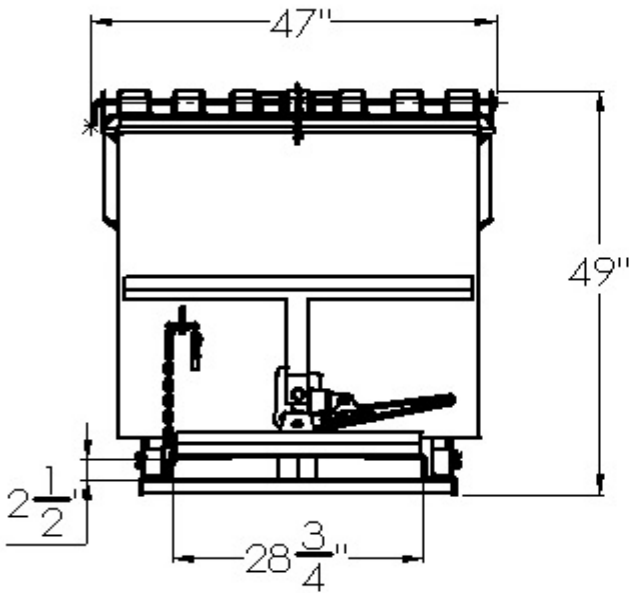

ROURA
MATERIAL HANDLING

PLASTIC LID HOPPER MODEL

H-PLDB-410 1 1/2 CU YD

H-PLDB-410

THIS ITEM IS NON-RETURNABLE

MODEL #	SIZE	L	W	H	LH	FORK OPENING	WEIGHT	CAPACITY
H-PLDB-410	1 1/2 CU YD	65"	47"	49"	35"	2 1/2" X 28 3/4"	815 LBS	6,000 LBS

STANDARD ITEMS

- DUCTILE IRON HANDLE
- SECURE FLIP LATCH
- MAST SECURE CHAIN
- DURABLE SINGLE WALL POLY LID
- DRIP ANGLE FOR LIQUID COLLECTING
- SECURE LID CHAIN (FOR DUMPING PURPOSE)
- PAINTED ROURA GREEN (OPTIONAL COLORS ARE AVAILABLE)