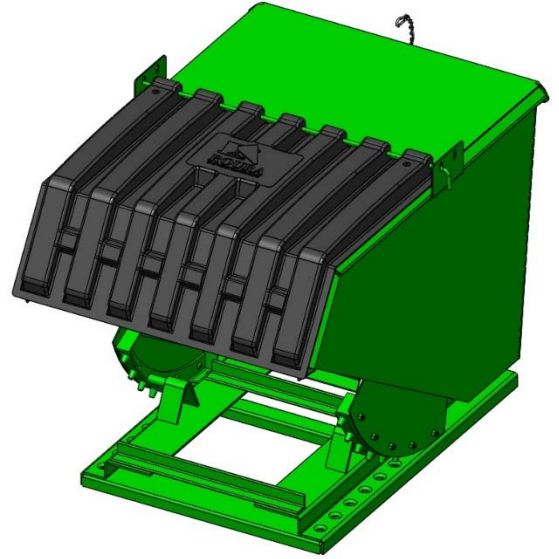

ROURA
MATERIAL HANDLING

PLASTIC LID HOPPER MODEL

H-PLDB-410 1 1/2 CU YD

H-PLDB-410

THIS ITEM IS NON-RETURNABLE

MODEL #	SIZE	L	W	H	LH	FORK OPENING	WEIGHT	CAPACITY
H-PLDB-410	1 1/2 CU YD	65"	47"	49"	35"	2 1/2" X 28 3/4"	815 LBS	6,000 LBS

STANDARD ITEMS

- DUCTILE IRON HANDLE
- SECURE FLIP LATCH
- MAST SECURE CHAIN
- DURABLE SINGLE WALL POLY LID
- DRIP ANGLE FOR LIQUID COLLECTING
- SECURE LID CHAIN (FOR DUMPING PURPOSE)
- PAINTED ROURA GREEN (OPTIONAL COLORS ARE AVAILABLE)