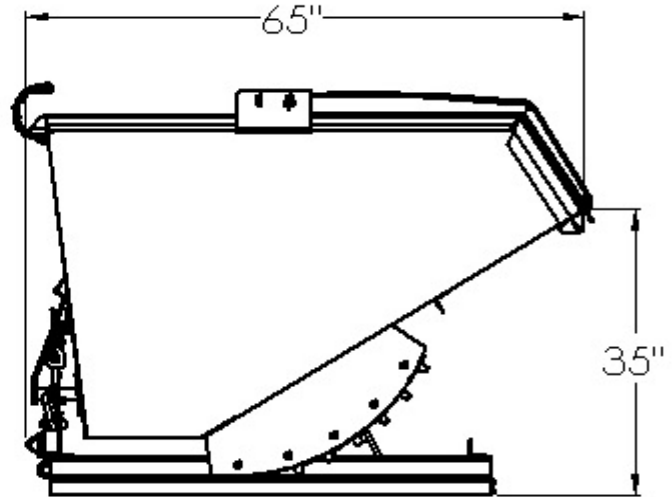

ROURA
MATERIAL HANDLING

PLASTIC LID HOPPER MODEL

H-PLDB-410 1 1/2 CU YD

H-PLDB-410

THIS ITEM IS NON-RETURNABLE

MODEL #	SIZE	L	W	H	LH	FORK OPENING	WEIGHT	CAPACITY
H-PLDB-410	1 1/2 CU YD	65"	47"	49"	35"	2 1/2" X 28 3/4"	815 LBS	6,000 LBS

STANDARD ITEMS

- DUCTILE IRON HANDLE
- SECURE FLIP LATCH
- MAST SECURE CHAIN
- DURABLE SINGLE WALL POLY LID
- DRIP ANGLE FOR LIQUID COLLECTING
- SECURE LID CHAIN (FOR DUMPING PURPOSE)
- PAINTED ROURA GREEN (OPTIONAL COLORS ARE AVAILABLE)