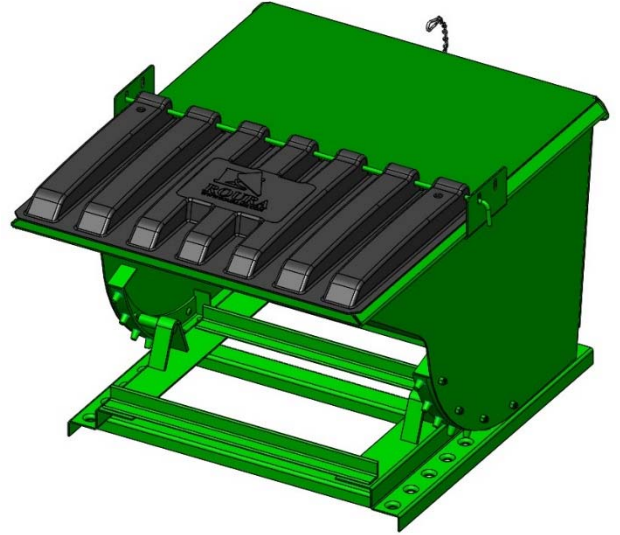

**ROURA**  
MATERIAL HANDLING

**PLASTIC LID HOPPER MODEL**

**H-PLDB-205 3/4 CU YD**

H-PLDB-205

**THIS ITEM IS NON-RETURNABLE**

MODEL #	SIZE	L	W	H	LH	FORK OPENING	WEIGHT	CAPACITY
H-PLDB-205	3/4 CU YD	57"	46 1/2"	36 1/2"	33"	2 1/2" X 34 1/2"	589 LBS	6,000 LBS

**STANDARD ITEMS**

- DUCTILE IRON HANDLE
- SECURE FLIP LATCH
- MAST SECURE CHAIN
- DURABLE SINGLE WALL POLY LID
- DRIP ANGLE FOR LIQUID COLLECTING
- SECURE LID CHAIN (FOR DUMPING PURPOSE)
- PAINTED ROURA GREEN (OPTIONAL COLORS ARE AVAILABLE)