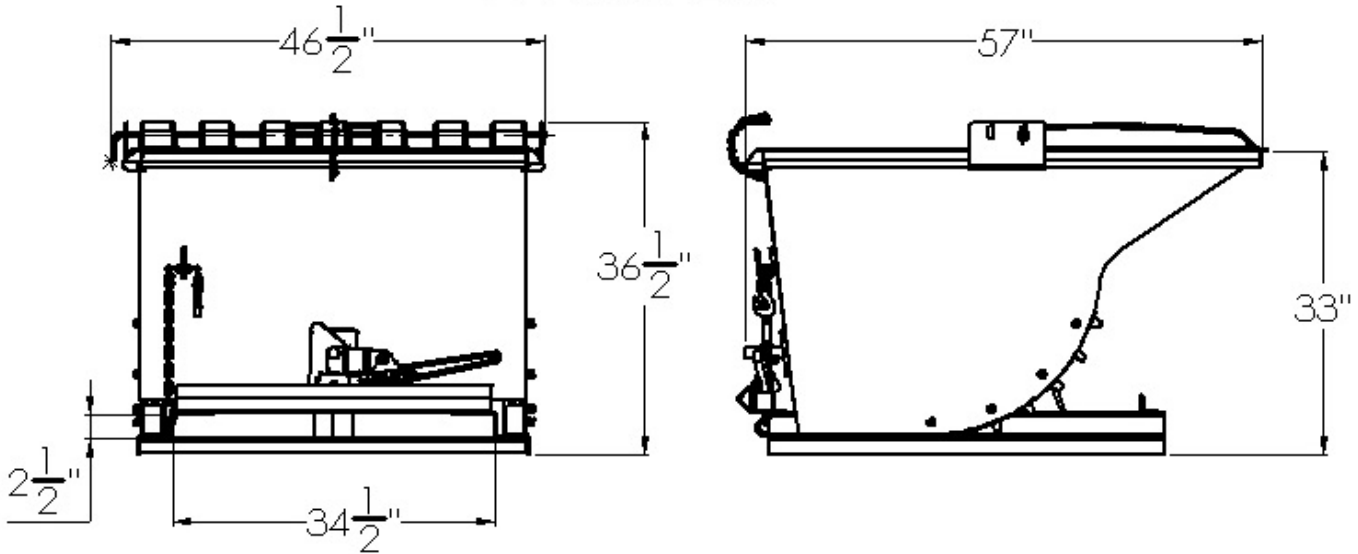

**ROURA**  
MATERIAL HANDLING

**PLASTIC LID HOPPER MODEL**

**H-PLDB-205 3/4 CU YD**

H-PLDB-205

**THIS ITEM IS NON-RETURNABLE**

MODEL #	SIZE	L	W	H	LH	FORK OPENING	WEIGHT	CAPACITY
H-PLDB-205	3/4 CU YD	57"	46 1/2"	36 1/2"	33"	2 1/2" X 34 1/2"	589 LBS	6,000 LBS

**STANDARD ITEMS**

- DUCTILE IRON HANDLE
- SECURE FLIP LATCH
- MAST SECURE CHAIN
- DURABLE SINGLE WALL POLY LID
- DRIP ANGLE FOR LIQUID COLLECTING
- SECURE LID CHAIN (FOR DUMPING PURPOSE)
- PAINTED ROURA GREEN (OPTIONAL COLORS ARE AVAILABLE)