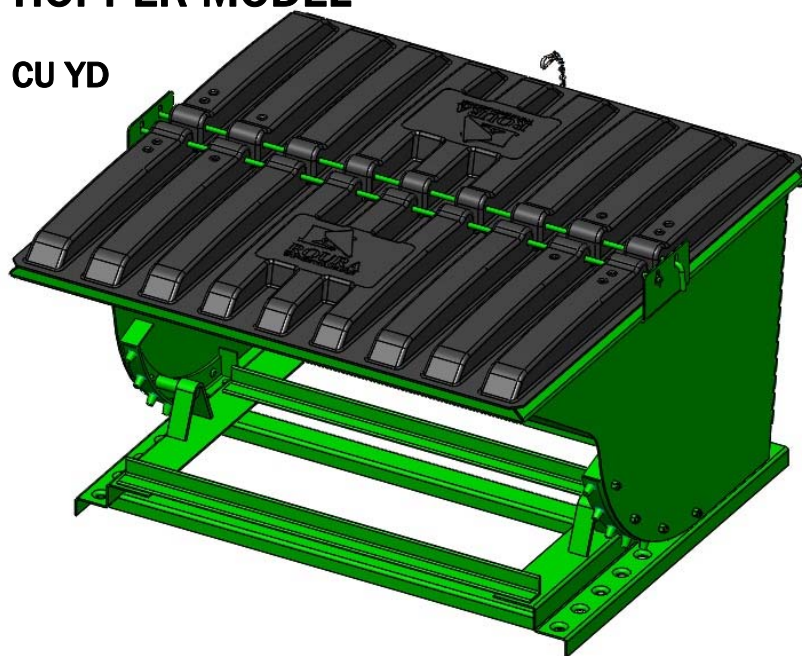

PLASTIC LID HOPPER MODEL

H-PLDA-270 1 CU YD

H-PLDA-270

THIS ITEM IS NON-RETURNABLE

MODEL #	SIZE	L	W	H	LH	FORK OPENING	WEIGHT	CAPACITY
H-PLDA-270	1 CU YD	57"	58 1/2"	36 1/2"	33"	2 1/2" X 47"	637 LBS	6,000 LBS

STANDARD ITEMS

- DUCTILE IRON HANDLE
- SECURE FLIP LATCH
- MAST SECURE CHAIN
- DURABLE SINGLE WALL POLY LID
- DRIP ANGLE FOR LIQUID COLLECTING
- SECURE LID CHAIN (FOR DUMPING PURPOSE)
- PAINTED ROURA GREEN (OPTIONAL COLORS ARE AVAILABLE)