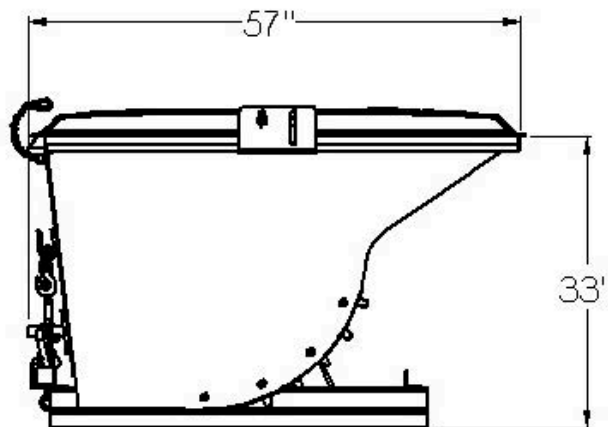

PLASTIC LID HOPPER MODEL

H-PLDA-270 1 CU YD

H-PLDA-270

THIS ITEM IS NON-RETURNABLE

MODEL #	SIZE	L	W	H	LH	FORK OPENING	WEIGHT	CAPACITY
H-PLDA-270	1 CU YD	57"	58 1/2"	36 1/2"	33"	2 1/2" X 47"	637 LBS	6,000 LBS

STANDARD ITEMS

- DUCTILE IRON HANDLE
- SECURE FLIP LATCH
- MAST SECURE CHAIN
- DURABLE SINGLE WALL POLY LID
- DRIP ANGLE FOR LIQUID COLLECTING
- SECURE LID CHAIN (FOR DUMPING PURPOSE)
- PAINTED ROURA GREEN (OPTIONAL COLORS ARE AVAILABLE)