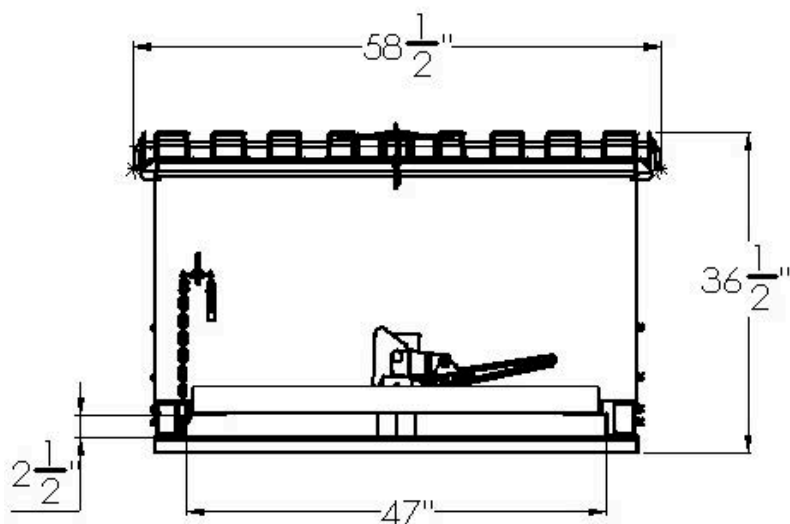

PLASTIC LID HOPPER MODEL

H-PLDA-270 1 CU YD

H-PLDA-270

THIS ITEM IS NON-RETURNABLE

MODEL #	SIZE	L	W	H	LH	FORK OPENING	WEIGHT	CAPACITY
H-PLDA-270	1 CU YD	57"	58 1/2"	36 1/2"	33"	2 1/2" X 47"	637 LBS	6,000 LBS

STANDARD ITEMS

- DUCTILE IRON HANDLE
- SECURE FLIP LATCH
- MAST SECURE CHAIN
- DURABLE SINGLE WALL POLY LID
- DRIP ANGLE FOR LIQUID COLLECTING
- SECURE LID CHAIN (FOR DUMPING PURPOSE)
- PAINTED ROURA GREEN (OPTIONAL COLORS ARE AVAILABLE)