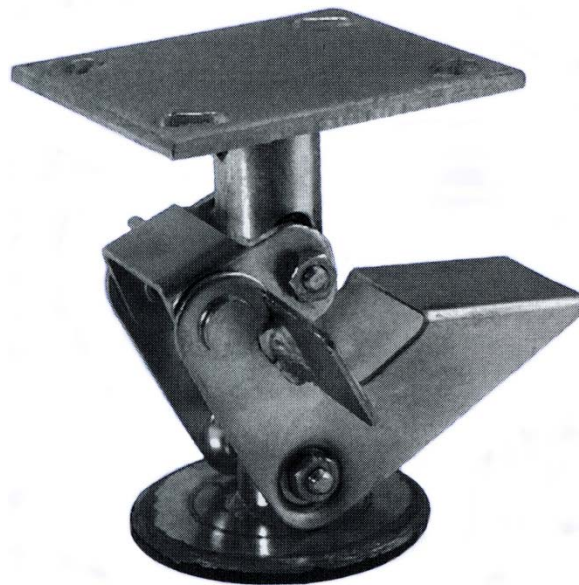

ROURA
MATERIAL HANDLING

Michigan: (800) 968-9070

Mississippi: (800) 654-9147

rouramh.com

FLOOR LOCK

PART NUMBER: CAS-FLRLOCK-4-ASM
CAS-FLRLOCK-6-ASM
CAS-FLRLOCK-8-ASM

CONSTRUCTION: In stock for immediate shipping.

NOTE: Provide hopper model number for part to ensure order accuracy.