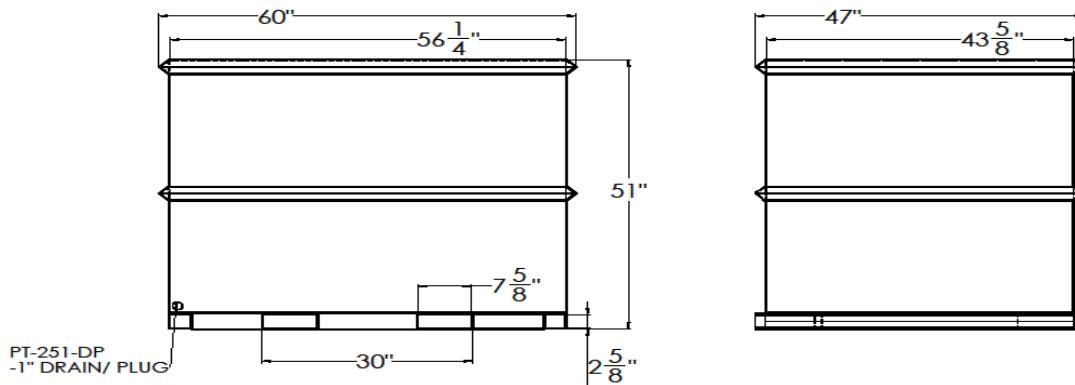

ROURA
MATERIAL HANDLING

Michigan: (800) 968-9070

Mississippi: (800) 654-9147

rouramh.com

ULTIMATE ROTATOR BOX MODEL

RGB-10-680

2-1/2 CU YD

MODEL#	VOLUME	L	W	H	WEIGHT	FORK OPENING	MAX LOAD CAP
RGB-10-680	2-1/2 YD ³	60"	47"	51"	800 LBS	8" X 3" X 30" OUTSIDE	6500#

RGB-10-680

CONSTRUCTION: 10 GA sides, 7 gauge steel bottom w/angle reinforced top. Integral full length enclosed fork entry boxed tubing to withstand rotating requirements for heavy loads and resistance to fork damage.