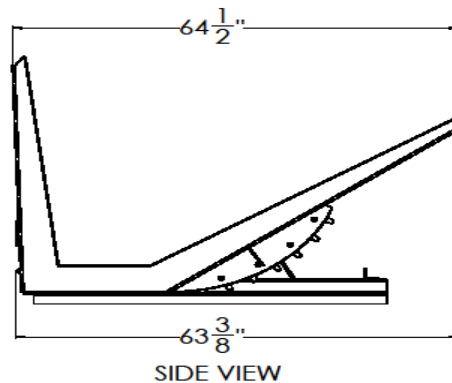

ROURA
MATERIAL HANDLING

Michigan: (800) 968-9070

Mississippi: (800) 654-9147

rouramh.com

OPEN SIDE HOPPER MODEL

OS-38

MODEL #	VOLUME	L	W	H	WEIGHT	FORK OPENING	MAX LOAD CAP
OS-38	OPEN	64 1/2"	54"	46 1/2"	881 LBS	2 1/2" X 28 3/4"	6000 LBS

OPEN SIDE: H-OS-38

CONSTRUCTION: 7 gauge plate body, reinforced around the top with angle iron. 5/16" formed plate base. Ductile iron handle, standard stops and secure flip latch are standard on this model.