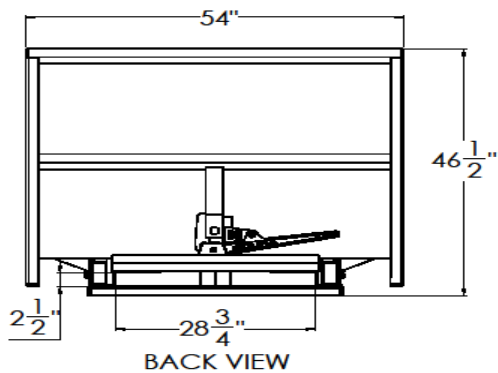

ROURA
MATERIAL HANDLING

Michigan: (800) 968-9070

Mississippi: (800) 654-9147

rouramh.com

OPEN SIDE HOPPER MODEL

OS-38

MODEL #	VOLUME	L	W	H	WEIGHT	FORK OPENING	MAX LOAD CAP
OS-38	OPEN	64 1/2"	54"	46 1/2"	881 LBS	2 1/2" X 28 3/4"	6000 LBS

OPEN SIDE: H-OS-38

CONSTRUCTION: 7 gauge plate body, reinforced around the top with angle iron. 5/16" formed plate base. Ductile iron handle, standard stops and secure flip latch are standard on this model.