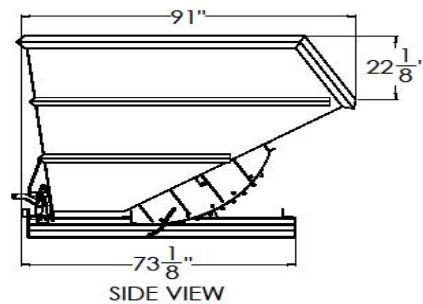

ROURA
MATERIAL HANDLING

Michigan: (800) 968-9070

Mississippi: (800) 654-9147

rouramh.com

BEHEMOTH HOPPER MODEL

5T-1/4-EL-2430 9 CU YD

MODEL#	VOLUME	L	W	H	WEIGHT	FORK OPENING	MAX LOAD CAP
5T-1/4-EL-2430	9 Yd ³	91"	122"	70"	2820 LBS	3" X 61-1/2"	10000 LBS

BEHEMOTH 5T-1/4-EL-2430

CONSTRUCTION: 1/4" bottom plate & 7 gauge back and side for a superior strength body, reinforced with 3 additional rows of reinforcing angle, 5/16" heavy duty boxed tube base, extended Auto-Latch handle, base to body chains, slide bolt latch and continuous stops.