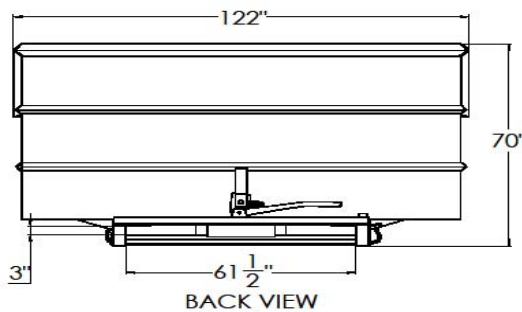

ROURA
MATERIAL HANDLING

Michigan: (800) 968-9070

Mississippi: (800) 654-9147

rouramh.com

BEHEMOTH HOPPER MODEL

5T-1/4-EL-2430 9 CU YD

MODEL#	VOLUME	L	W	H	WEIGHT	FORK OPENING	MAX LOAD CAP
5T-1/4-EL-2430	9 Yd ³	91"	122"	70"	2820 LBS	3" X 61-1/2"	10000 LBS

BEHEMOTH 5T-1/4-EL-2430

CONSTRUCTION: 1/4" bottom plate & 7 gauge back and side for a superior strength body, reinforced with 3 additional rows of reinforcing angle, 5/16" heavy duty boxed tube base, extended Auto-Latch handle, base to body chains, slide bolt latch and continuous stops.