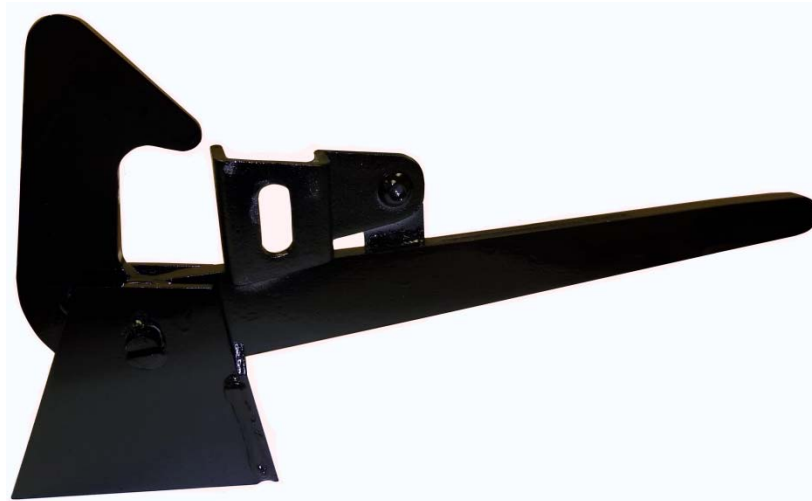

## **STEEL TRIP LEVER HANDLE ASSEMBLY**

**PART NUMBER: HAN-STH-ASM**

**CONSTRUCTION:** Steel trip lever handle assembly. In stock for immediate shipping.

**NOTE:** Provide hopper model number for part to ensure order accuracy.