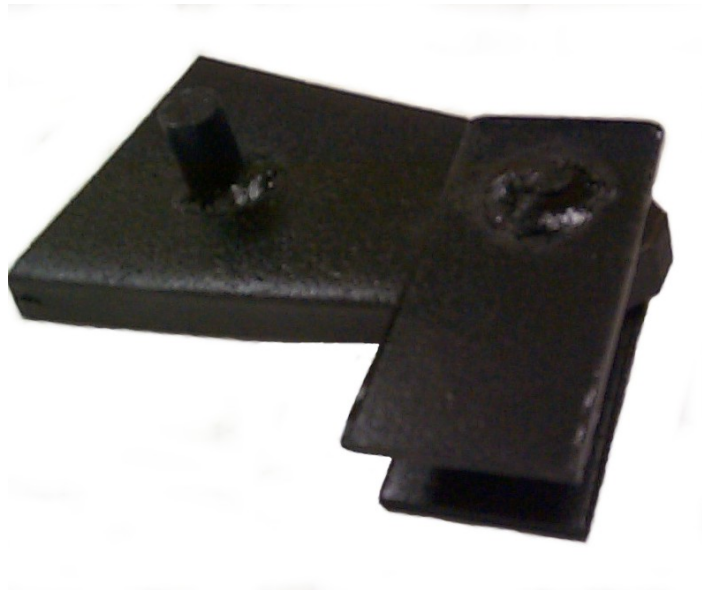

Roura Material Handling

FLIP OVER HANDLE LATCH

Part Number: PT-227-A

Description: The flip over handle latch provides a secure locking method that prevents the hopper from dumping during operation.

In stock for immediate shipping.

NOTE: Provide hopper model number for part to ensure order accuracy.